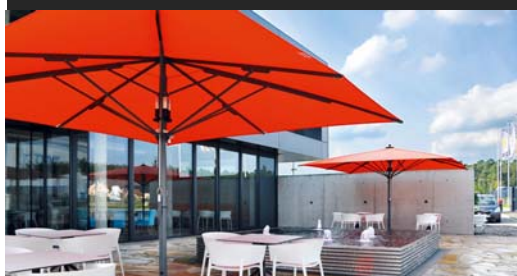

JUMBRELLA

2021

Large commercial parasol
Heating and lighting options
Heavy duty
Tensioned canopy
No gearbox

Jumbrella parasol - TELESCOPIC

Size (IMPERIAL)	Shape/SPEC	Size (METRIC)	Weight	Product Name [CLEARANCE DIMS. ASSUME "IN GROUND ANCHOR", NO VALANCE] HEAD CLEARANCE 237cm	Price each (nett)
10ft	SQUARE	3m		Centre mast parasol, TELESCOPIC	£2,529
11ft 6"	SQUARE	3.5m		Centre mast parasol, TELESCOPIC	£2,822
13ft	SQUARE	4m		Centre mast parasol, TELESCOPIC [TABLE CLEARANCE: 80CM]	£2,966
14ft 9"	SQUARE	4.5m		Centre mast parasol, TELESCOPIC [TABLE CLEARANCE: 54CM]	£3,142
16ft 5"	SQUARE	5m *[cusp size to XL model]		Centre mast parasol, TELESCOPIC [TABLE CLEARANCE: 38CM]	£3,406
5ft x 10ft	RECTANGULAR	1.5m x 3.0m		Centre mast parasol, TELESCOPIC	£2,459
6ft 6" x 13ft	RECTANGULAR	2.0m x 4.0m		Centre mast parasol, TELESCOPIC	£2,545
8ft x 16ft 5"	RECTANGULAR	2.5m x 5.0m		Centre mast parasol, TELESCOPIC	£2,879
10ft x 13ft	RECTANGULAR	3.0m x 4.0m		Centre mast parasol, TELESCOPIC	£2,774
10ft x 14ft 5"	RECTANGULAR	3.0m x 4.5m		Centre mast parasol, TELESCOPIC	£2,891
10ft x 16ft 5"	RECTANGULAR	3.0m x 5.0m		Centre mast parasol, TELESCOPIC 10 spokes	£2,989
10ft x 19ft 8"	RECTANGULAR	3.0m x 6.0m		Centre mast parasol, TELESCOPIC [TABLE CLEARANCE 80CM] 10 spokes	£3,383
11ft 6" x 14ft 5"	RECTANGULAR	3.5m x 4.5m		Centre mast parasol, TELESCOPIC	£3,086
12ft 3" x 16ft 5"	RECTANGULAR	3.75m x 5.0m		Centre mast parasol, TELESCOPIC 10 spokes	£3,383
13ft x 16ft 5"	RECTANGULAR	4.0m x 5.0m		Centre mast parasol, TELESCOPIC [TABLE CLEARANCE: 64CM]	£3,383
13ft x 19ft 8"	RECTANGULAR	4.0m x 6.0m *[cusp size to XL model]		Centre mast parasol, TELESCOPIC [TABLE CLEARANCE: 56CM] 10 spokes	£3,493
14ft x 19ft 8"	RECTANGULAR	4.5m x 6m		Centre mast parasol, TELESCOPIC 12-spokes [TABLE CLEARANCE: 75CM]	£4,275
10ft	OCTAGONAL	3.0m		Centre mast parasol, TELESCOPIC	£2,459
11ft 5"	OCTAGONAL	3.5m		Centre mast parasol, TELESCOPIC	£2,564
13ft	OCTAGONAL	4.0m		Centre mast parasol, TELESCOPIC	£2,623
14ft 9"	OCTAGONAL	4.5m		Centre mast parasol, TELESCOPIC	£2,773
16ft 5"	OCTAGONAL	5.0m		Centre mast parasol, TELESCOPIC	£3,039
18ft 4"	OCTAGONAL	5.6m		Centre mast parasol, TELESCOPIC	£3,363
20ft 8"	OCTAGONAL	6.3m		Centre mast parasol, TELESCOPIC	£3,545
23ft	ROUND	7m		Centre mast parasol, TELESCOPIC	£4,379