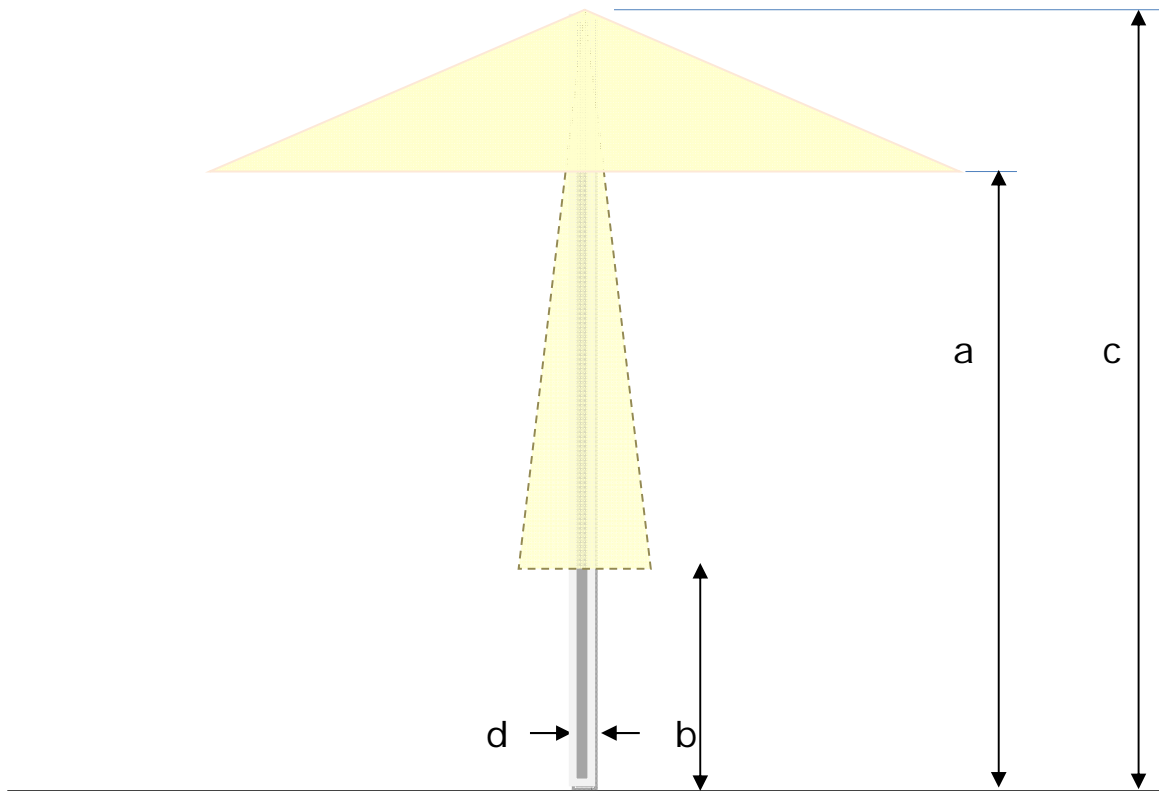

Valletta / Cannes / Piazza Parasol Data

	Dimensions in cm	3m Oct	4m Oct	4.5m Oct	2m square	2.5m square	3m square	3.5m square
a	Headroom height	205	205	230	205	205	205	230
b	Table clearance (no valance)	101	53	58	108	73	42	47
c	Apex height	260	260	280	260	260	260	280
d	Mast diameter	4.8	4.8	5.8	4.8	4.8	4.8	5.8
	Number of spokes	8	8	8	8	8	8	8
	Spoke size (section)	2.4	2.4	3.6	2.4	2.4	2.4	3.6
	Weight (Kg)	15Kg	18Kg	24Kg	12Kg	16Kg	18Kg	26Kg

All dimensions are approximate.