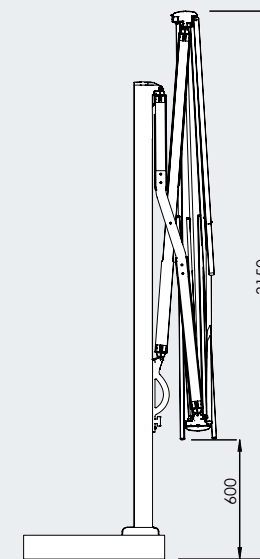

Rimini Data

StarWhite / Space Gray / Carbon

The MOTION system allows the umbrella to retract close to the pole without having to move the furniture beneath it. Combining the MOTION system with the ACTION system allows the umbrella to open and close with one single movement. The hydraulic gas strut renders the operation very smooth and light. Aluminium frame available in anodized version SpaceGray or Carbon (anthracite) coated or in the new version StarWhite, matt white. Components and stainless steel hardware. Accessories Nylon ABS.

3.5m x 3.5m Square

3m x 4m Rectangular

Materials and finishes

Aluminium components and profiles

STAR WHITE

SPACE GREY

CARBON

Rib profiles