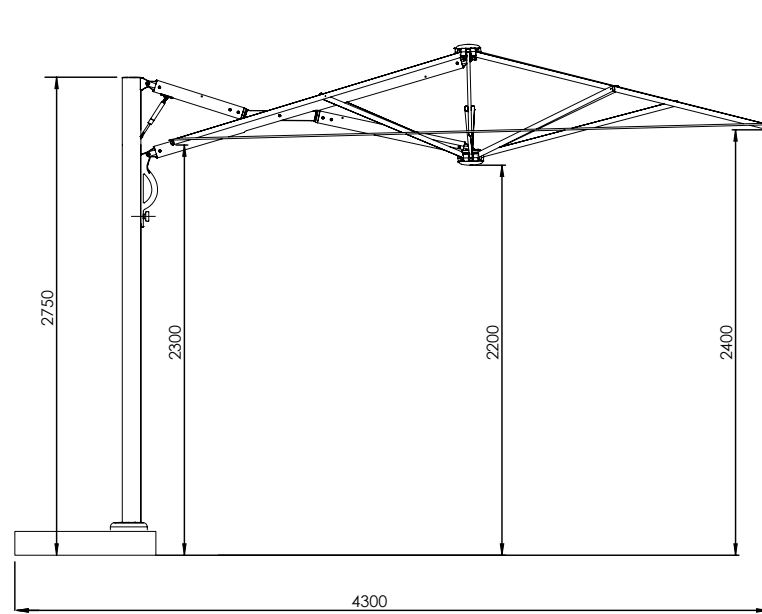

Rimini Data

StarWhite / Space Gray / Carbon

The MOTION system allows the umbrella to retract close to the pole without having to move the furniture beneath it. Combining the MOTION system with the ACTION system allows the umbrella to open and close with one single movement. The hydraulic gas strut renders the operation very smooth and light. Aluminium frame available in anodized version SpaceGray or Carbon (anthracite) coated or in the new version StarWhite, matt white. Components and stainless steel hardware. Accessories Nylon ABS.

3.5m x 3.5m Square

3m x 4m Rectangular

Materials and finishes

Aluminium components and profiles

STAR WHITE

SPACE GREY

CARBON

Rib profiles