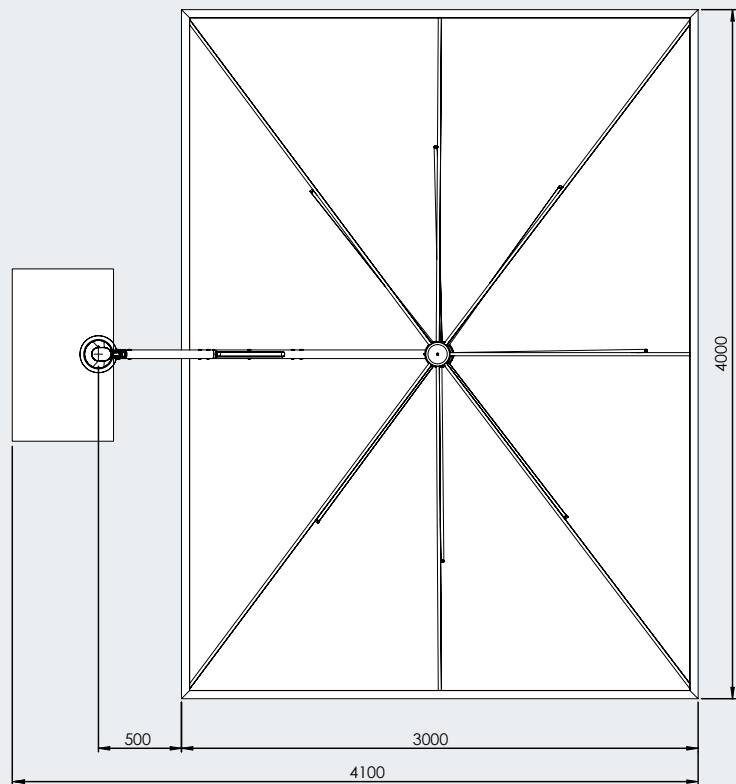

Rimini Data

StarWhite / Space Gray / Carbon

The MOTION system allows the umbrella to retract close to the pole without having to move the furniture beneath it. Combining the MOTION system with the ACTION system allows the umbrella to open and close with one single movement. The hydraulic gas strut renders the operation very smooth and light. Aluminium frame available in anodized version SpaceGray or Carbon (anthracite) coated or in the new version StarWhite, matt white. Components and stainless steel hardware. Accessories Nylon ABS.

3.5m x 3.5m Square

3m x 4m Rectangular

Materials and finishes

Aluminium components and profiles

STAR WHITE

SPACE GREY

CARBON

Rib profiles