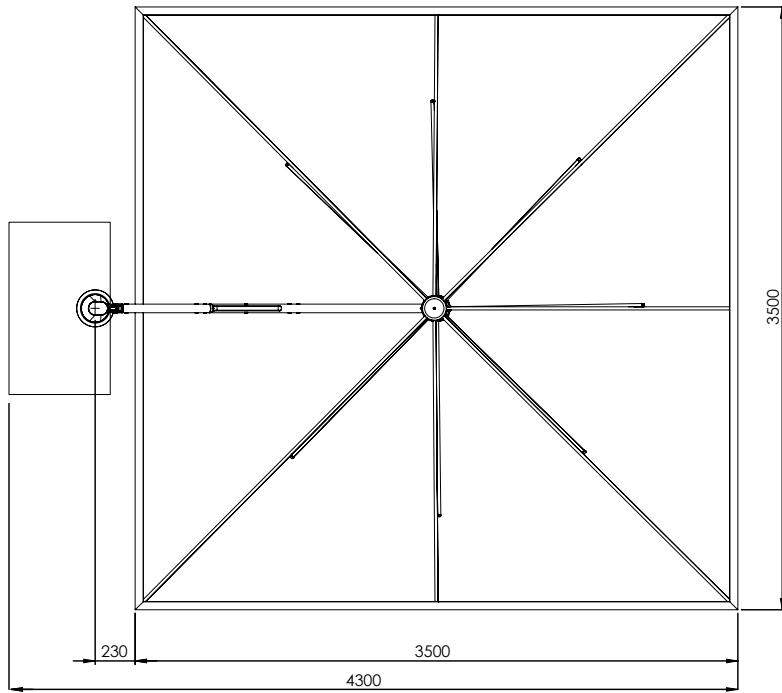

Rimini Data

StarWhite / Space Gray / Carbon

The MOTION system allows the umbrella to retract close to the pole without having to move the furniture beneath it. Combining the MOTION system with the ACTION system allows the umbrella to open and close with one single movement. The hydraulic gas strut renders the operation very smooth and light. Aluminium frame available in anodized version SpaceGray or Carbon (anthracite) coated or in the new version StarWhite, matt white. Components and stainless steel hardware. Accessories Nylon ABS.

3.5m x 3.5m Square

3m x 4m Rectangular

Materials and finishes

Aluminium components and profiles

STAR WHITE

SPACE GREY

CARBON

Rib profiles