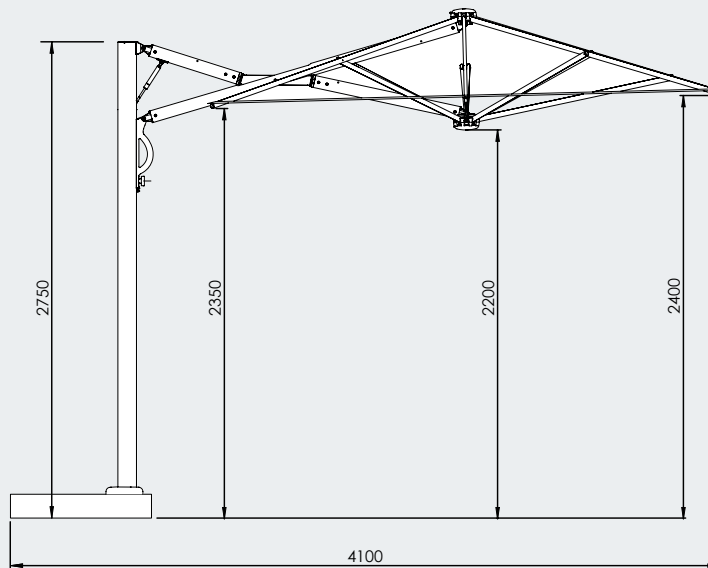

Rimini Data

StarWhite / Space Gray / Carbon

The MOTION system allows the umbrella to retract close to the pole without having to move the furniture beneath it. Combining the MOTION system with the ACTION system allows the umbrella to open and close with one single movement. The hydraulic gas strut renders the operation very smooth and light. Aluminium frame available in anodized version SpaceGray or Carbon (anthracite) coated or in the new version StarWhite, matt white. Components and stainless steel hardware. Accessories Nylon ABS.

3.5m x 3.5m Square

3m x 4m Rectangular

Materials and finishes

Aluminium components and profiles

STAR WHITE

SPACE GREY

CARBON

Rib profiles