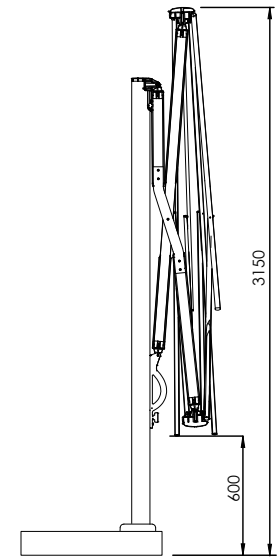

Rimini Data

StarWhite / Space Gray / Carbon

The MOTION system allows the umbrella to retract close to the pole without having to move the furniture beneath it. Combining the MOTION system with the ACTION system allows the umbrella to open and close with one single movement. The hydraulic gas strut renders the operation very smooth and light. Aluminium frame available in anodized version SpaceGray or Carbon (anthracite) coated or in the new version StarWhite, matt white. Components and stainless steel hardware. Accessories Nylon ABS.

3.5m x 3.5m Square

3m x 4m Rectangular

Materials and finishes

Aluminium components and profiles

STAR WHITE

SPACE GREY

CARBON

Rib profiles

STAR WHITE

SPACE GREY

CARBON

PROTECTION COVER BAG